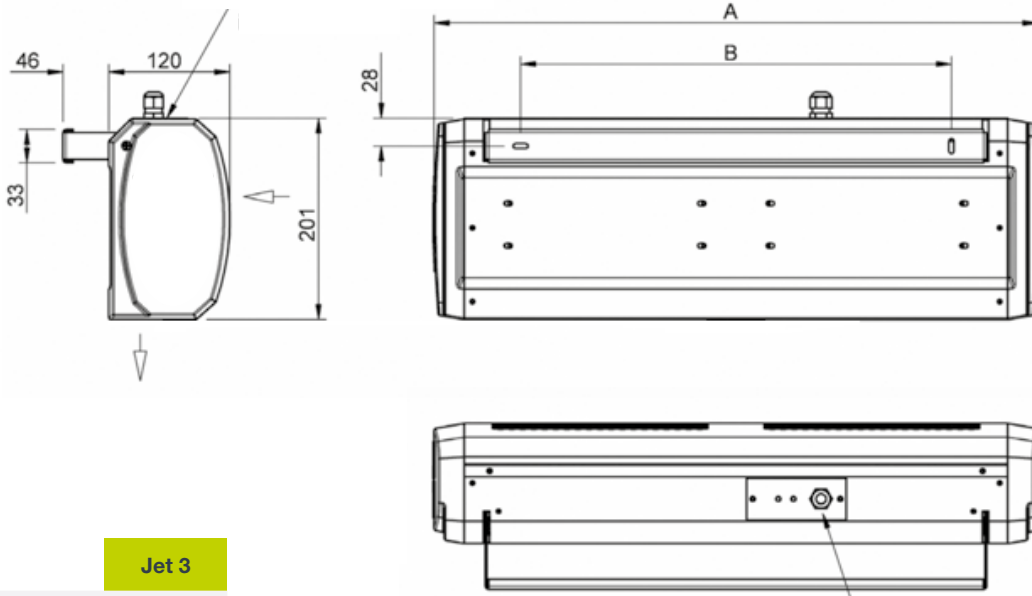

Sizes (Width)

600mm

Mounting Height

Up to 2.3m

Colour

Standard RAL 9016 (White)

Warranty

1 year

Jet Series | Surface Mounted

Model	Dimensions (L x W x D) (mm)	Supply (50Hz)	Heat output (kW)	Max velocity (m/s)	Electrical Input (W)	Max air volume (m³/h)	Weight (kg)	Noise output dB(A) @3m
Jet 3	600x120x201	230V~1P&N	1.5/3.0	6.0	3030	200	4.5	46.5

Electrical Supply Unit

Jet 3

A (mm)	600
B (mm)	425

Electrical Supply Unit

Remote Control

see manual for operating instructions.