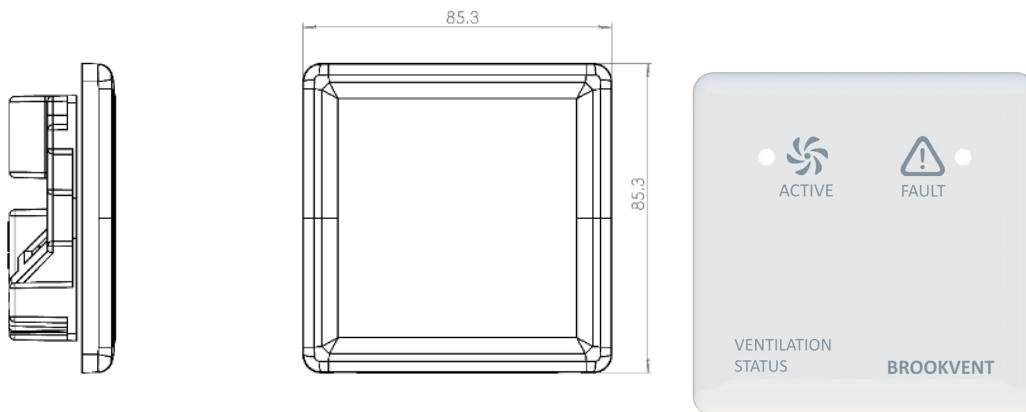

Product Dimensions