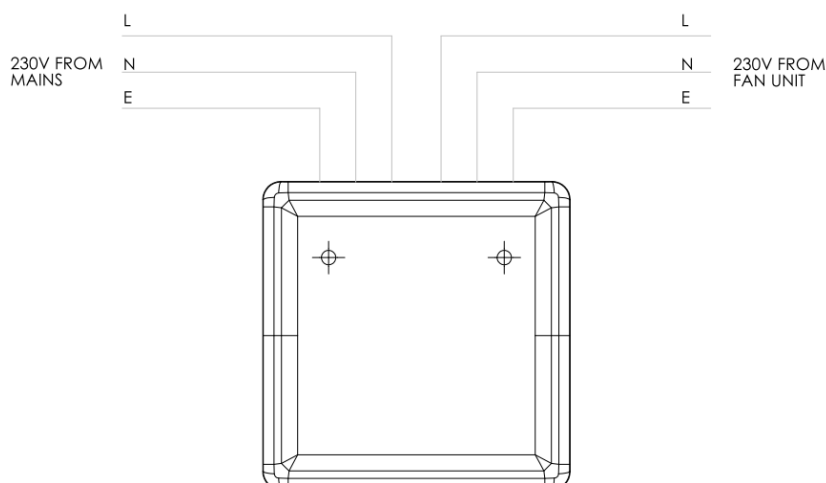

WIRING

BROOKVENT^{TM}

Brook House,
Dunmurry Ind Estate,
Dunmurry,
Belfast, Co. Antrim
BT17 9HU,
Tel +44 (0)28 90616505
fax +44 (0)28 90616518
e-mail: hello@brookvent.co.uk